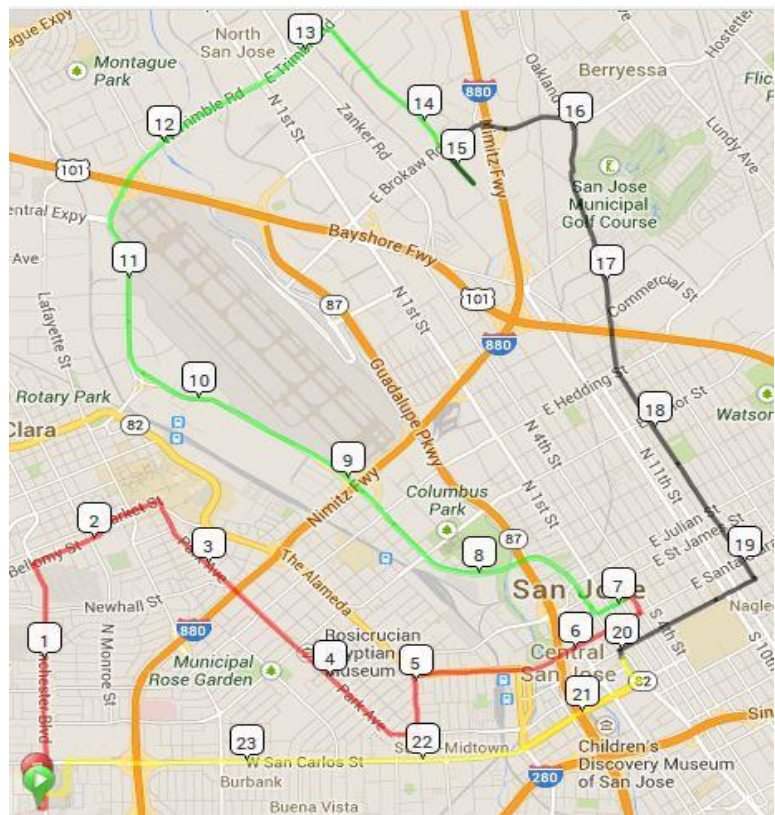

Westside Start: Winchester Mystery House 525 S Winchester Blvd SJCA

Dir.	Street	Mi.
Start	Winchester MH	0
L	Winchester	0
R	Bellomy	1.5
R	Market > Park	2.5
L	Race	4.5
R	Alameda	5
L	3rd	6.5
L	St John	6.5
RG1	St. James Park	7
R	St John	7
R	Market > Coleman	7
cont.	DeLaCruz > Trimble	...
R	Junction	13
RG2	Fry's Electronics	14.5
R	Brokaw	14.5
R	Old Oakland > 13th	16
R	San Fernando	19
L	Market	20
RG3	Cesar Chavez Prk	20
L	Market	20
R	San Carlos	21
L	Santana Row	23.5
R	Olin	24
End	WMH	24

Look out for SJBP's Ravens Bike aka Garbage Bike #UBSJ Keep SJ Bike Party Clean and Green!

WEST Highlights:
 Winchester Mystery House
 Winchester Theater Domes
 Santa Clara Cemetery
 Santa Clara Univ.
 Race St. and Park Ave-
 Site of SJ's 1st Velodrome '1892
 Alameda Strip
 SAP Center