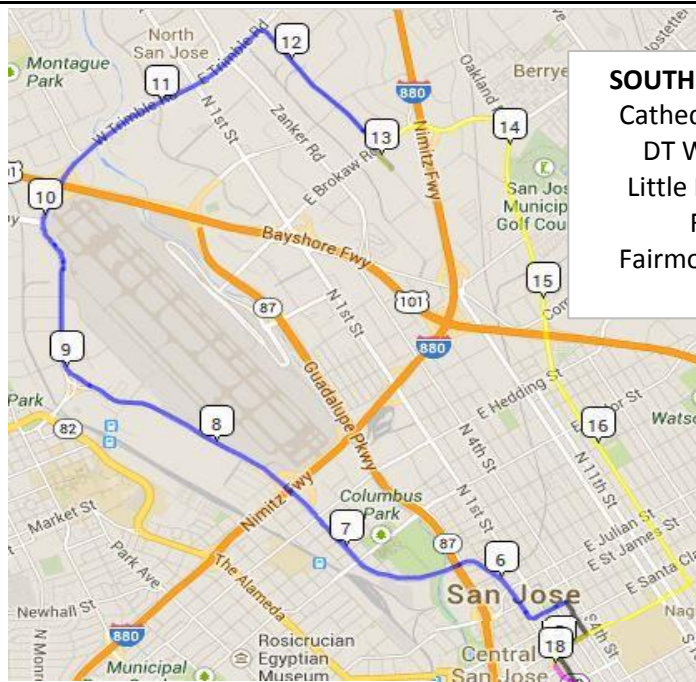

**Southside Start: Cathedral of Faith 2315 Canoas Garden Ave SJCA**

Dir.	Street	Mi.
<b>Start</b>	Cathedral of Faith	0
L	Curtner	0
R	Lincoln	1
R	Willow	2
L	1st > Market	4
R	San Fernando	5
L	3rd	6
L	St John	6
<b>RG1</b>	St. James Park	6
R	St John	6
R	Market > Coleman	6
cont.	DeLaCruz > Trimble	...
R	Junction	13
<b>RG2</b>	Fry's Electronics	13
R	Brokaw	13
R	Old Oakland > 13th	14
R	San Fernando	17
L	Market	18
<b>RG3</b>	Cesar Chavez Prk	18
L	Market > 1st	18
cont.	Monterey	...
R	Curtner	21
L	Canoas Gardens	22
<b>End</b>	Cthrdrl of Faith	22

**SOUTH Highlights:**  
 Cathedral of Faith  
 DT Willow Glen  
 Little Mexico WG  
 Fabers (RIP)  
 Fairmont and CCP

**Look out for SJPB's Ravens Bike aka Garbage Bike #UBSJ**  
**Keep SJ Bike Party Clean and Green!**