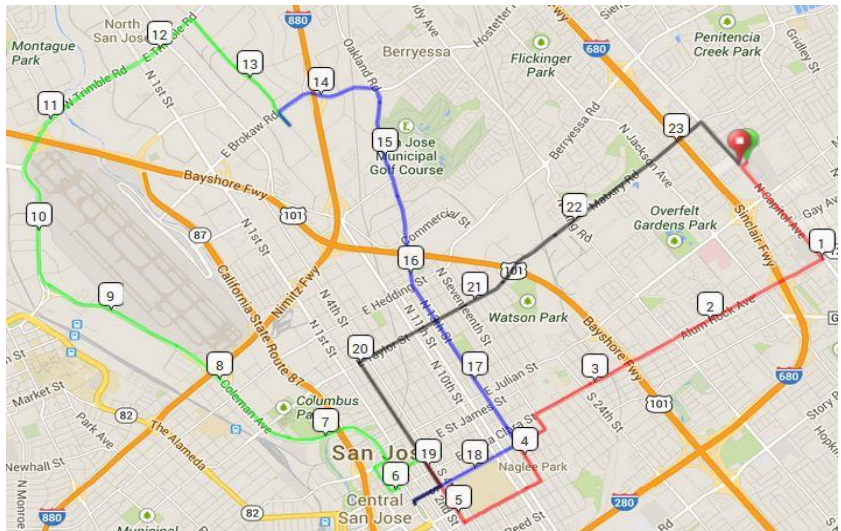

Eastside Start: Capitol Square Mall (Target P-Lot) 450 N Capitol Ave SJCA

Dir.	Street	Mi.
Start	Capitol Sq. Mall	0
L	Capitol	0
R	Alum Rock	3
L	17th	3.5
L	13th	4
R	San Salvador	4.5
R	3rd	5
L	St John	6
RG1	St. James Park	6
R	St John	6
R	Market > Coleman	6
cont.	DeLaCruz > Trimble	...
R	Junction	12
RG2	Fry's Electronics	13.5
R	Brokaw	13.5
R	Old Oakland > 13th	14.5
R	San Fernando	17.5
L	Market	19
RG3	Cesar Chavez Prk	19
R	San Fernando	19
L	3rd	19
R	Taylor	22
R	Capitol	22
End	CSM	23

EAST Highlights:
 Pumpkin Patch
 Alum Rock Cemetery
 5 Wounds Church
 Mexico Theater
 Naglee Park
 SJSU

Look out for SJB's Ravens Bike aka Garbage Bike #UBSJ
Keep SJ Bike Party Clean and Green!