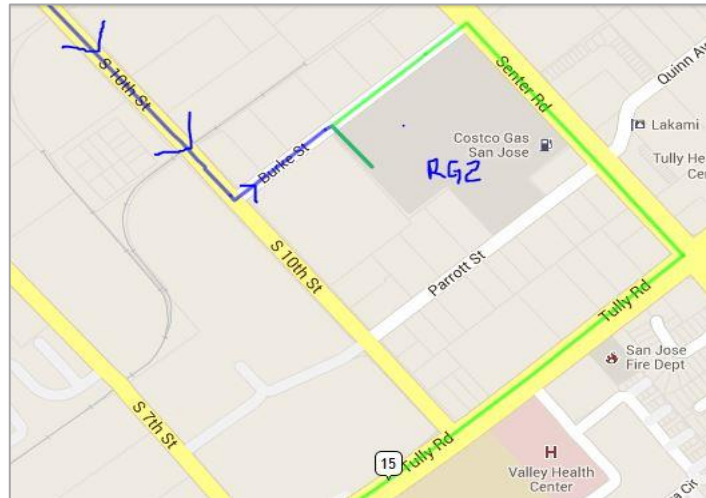

Address: St. James Park - 2nd & St James SJ, CA 95113

Dir.	Street	Mile	Dir.	Street	Mile
Start:	St James Park	0m	R -	Berryessa > Hedding	7m
L -	4th	0m	L -	10th	10m
L -	Gish	2m	L -	Burke (L w/ no signal lights)	14m
R -	1st	2m	RG2 -	Costco	14m
R -	Brokaw > Murphy > Hostetter	3m	R -	Senter	14m
R -	Capitol	6m	R -	Tully	15m
RG1 -	Berryessa Theaters	7m	R -	Monterey > 1st st.	15m
R -	Capitol Ave	7m	END:	St James Park	18m

HOW WE RIDE:

1. Stop at lights
2. Stay to the right
3. Pack your Trash
4. Roll Past Conflict
5. Ride Sober
6. Be nice

Special guest: DJ AO
Artist: Jess Quittner

**After 10pm,
please lower sound
volume going
thru neighborhoods**