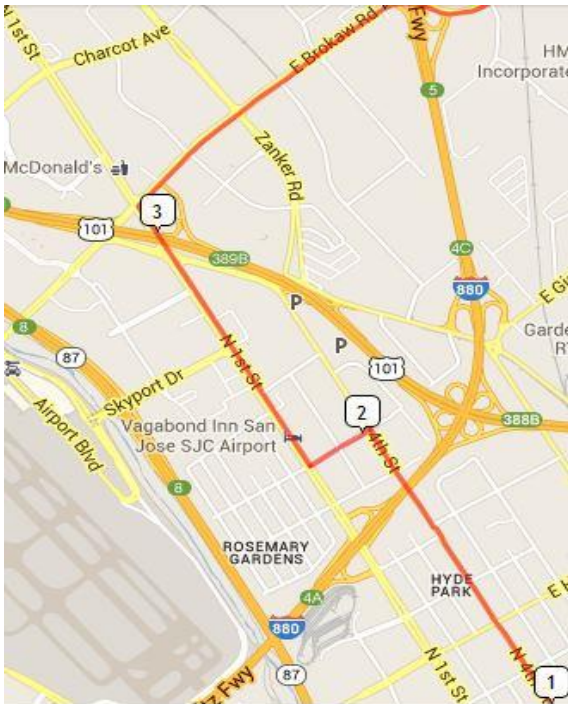

Address: St. James Park - 2nd & St James SJ, CA 95113

Dir.	Street	Mile	Dir.	Street	Mile
Start:	St James Park	0m	R -	Berryessa > Hedding	7m
L -	4th	0m	L -	10th	10m
L -	Gish	2m	L -	Burke (L w/ no signal lights)	14m
R -	1st	2m	RG2 -	Costco	14m
R -	Brokaw > Murphy > Hostetter	3m	R -	Senter	14m
R -	Capitol	6m	R -	Tully	15m
RG1 -	Berryessa Theaters	7m	R -	Monterey > 1st st.	15m
R -	Capitol Ave	7m	END:	St James Park	18m

HOW WE RIDE:

1. Stop at lights
2. Stay to the right
3. Pack your Trash
4. Roll Past Conflict
5. Ride Sober
6. Be nice

Special guest: DJ AO
Artist: Jess Quittner

**After 10pm,
please lower sound
volume going
thru neighborhoods**