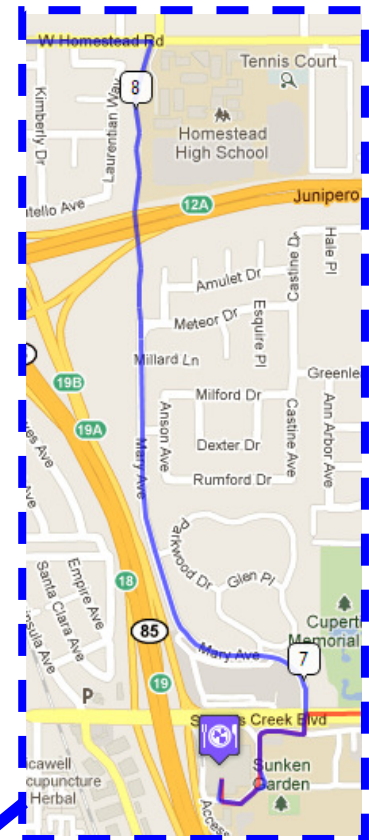

START: Old Mervyn's Parking Lot
2008 El Camino Real, Santa Clara

- R Scott Blvd. 0 mi
- R Saratoga Ave Ave .9 mi
- R Stevens Creek Blvd 2.2 mi
- L Mary Ave 6.4 mi
- R DeAnza College Pkwy 6.4 mi

6.7 mi - R #1: Top of the De Anza P Lot

- L DeAnza College Pkwy 6.7 mi
- L Mary Ave *(cross the bridge)* 6.8 mi
- L Homestead 8.1 mi
- R Foothill Expy 9.1 mi
- R Grant Rd 9.9 mi
- R El Camino Real 12.3

13.3 mi - R #2: R into Safeway P Lot

- R El Camino Real 13.3 mi
- R Scott Blvd 19.3 mi

19.3 mi - End: L into Old Mervyn's P Lot

<http://ridewithgps.com/routes/811761>