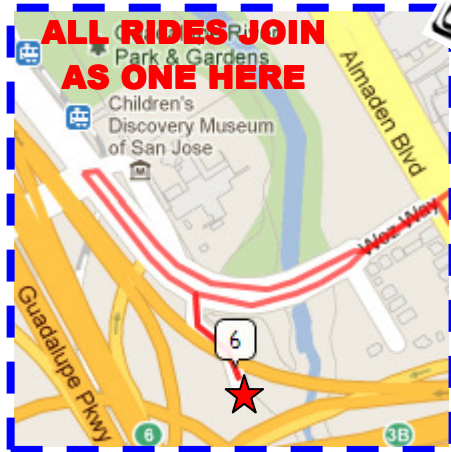

Start: Eastridge (Sears Lot)

- 0.2 mi L Tully Rd
- 0.7 mi R S King Rd
- 2.3 mi L Story Rd
- 3.9 mi Becomes Keyes St
- 4.6 mi Becomes Goodyear St
- 4.7 mi Slight R Graham Ave
- 4.9 mi L Willow St
- 4.9 mi R S Almaden Ave
- 5.6 mi L Woz Way
- 5.8 mi Make a U- at Auzerais Ave

- Regroup #1 - 5.9 mi**
- 6.1 mi R Woz Way
- 6.2 mi R S Almaden Blvd
- 6.4 mi Becomes Vine St
- 7.4 mi Becomes Almaden Expy
- 8.9 mi R Curtner Ave

- Regroup #2 - 12.6 mi**
- 12.8 mi R Almaden Expy
- 14.7 mi Slight L Lincoln Ave
- 16.5 mi R Willow St
- 18.0 mi L S 1st St
- 18.5 mi Becomes S Market St
- 19.3 mi R W Santa Clara St

- Regroup #3 - 19.6 mi**
- 19.7 mi R S 6th St
- 19.9 mi L E San Fernando St
- 20.1 mi R S 10th St
- 21.3 mi L Keyes St
- 21.5 mi Becomes Story Rd
- 23.1 mi R S King Rd
- 24.6 mi L Tully Rd

END: R Eastridge Way - 25.2 mi